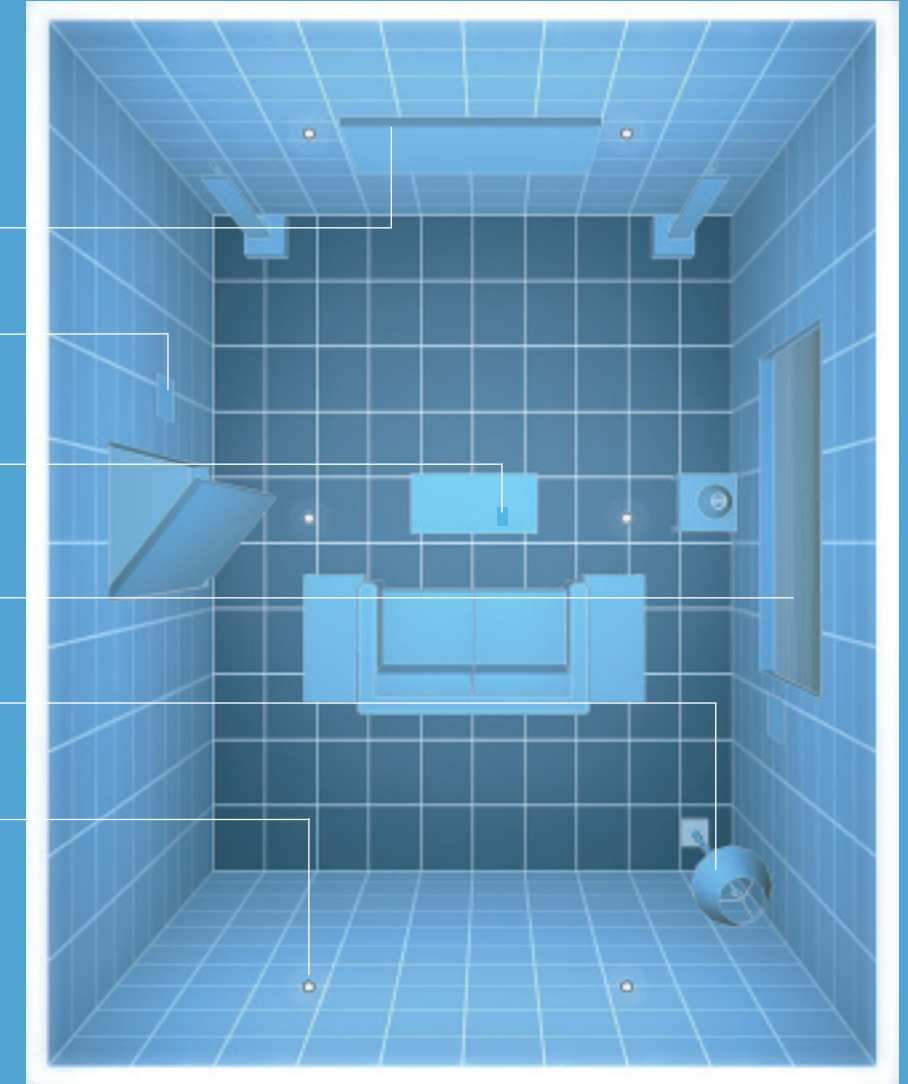

SCREEN CONTROL
Control the projection screen from the wall panel or Infrared remote

WIRELESS WALL PANELS
Can be located anywhere and available in a range of finishes to suit the interior design

INFRA RED REMOTE INTERFACE
Use universal remotes to control the lighting as well as audio visual devices

CURTAIN/BLIND CONTROL
Integrate curtain control for the complete cinema experience

IN-LINE DIMMERS
Allows freestanding lamps to be controlled as part of the system

CEILING DIMMERS
One dimmer for each channel or group of lights. Simply choose the modules to suit